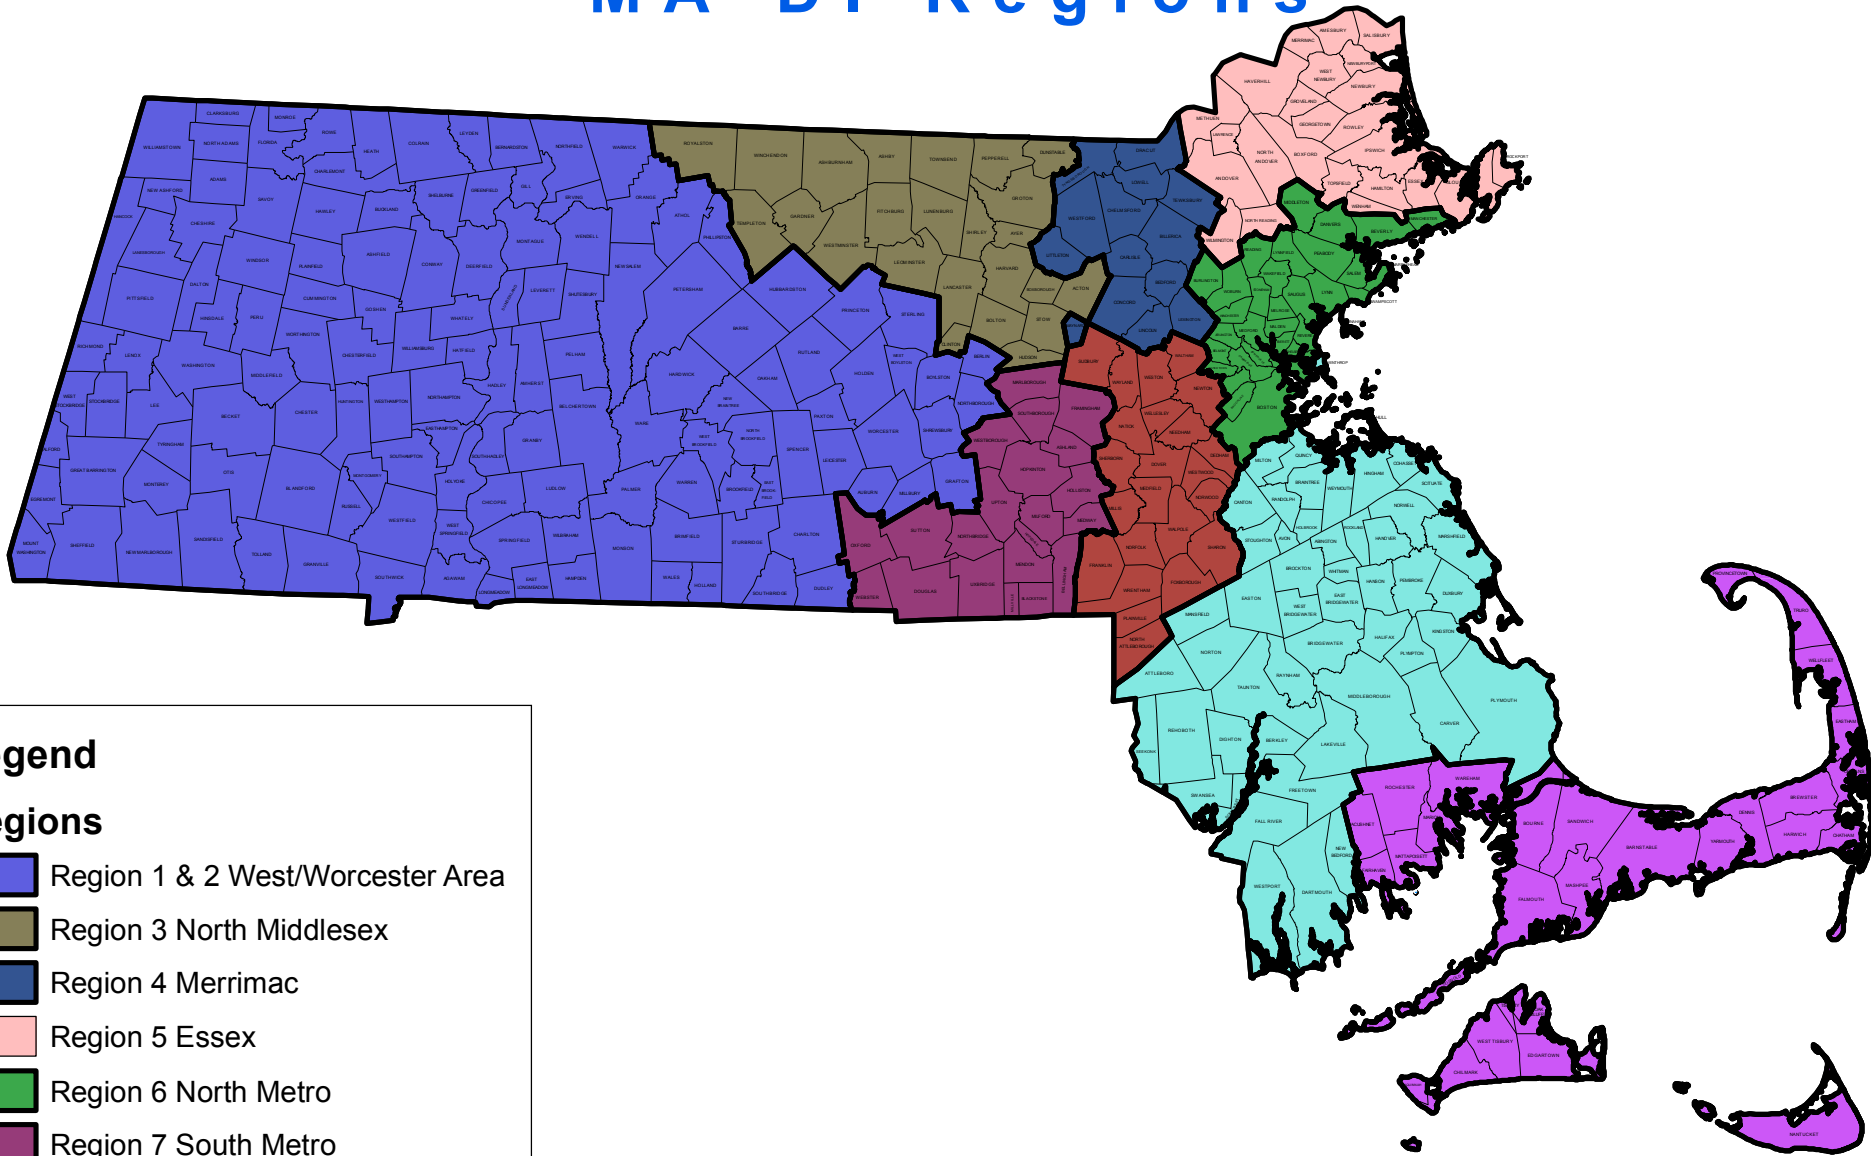

2011-2012 Massachusetts Destination Imagination MA-DI Regions

Legend

Regions

-  Region 1 & 2 West/Worcester Area
-  Region 3 North Middlesex
-  Region 4 Merrimac
-  Region 5 Essex
-  Region 6 North Metro
-  Region 7 South Metro
-  Region 8 Norfolk
-  Region 9 Plymouth
-  Region 10 Cape